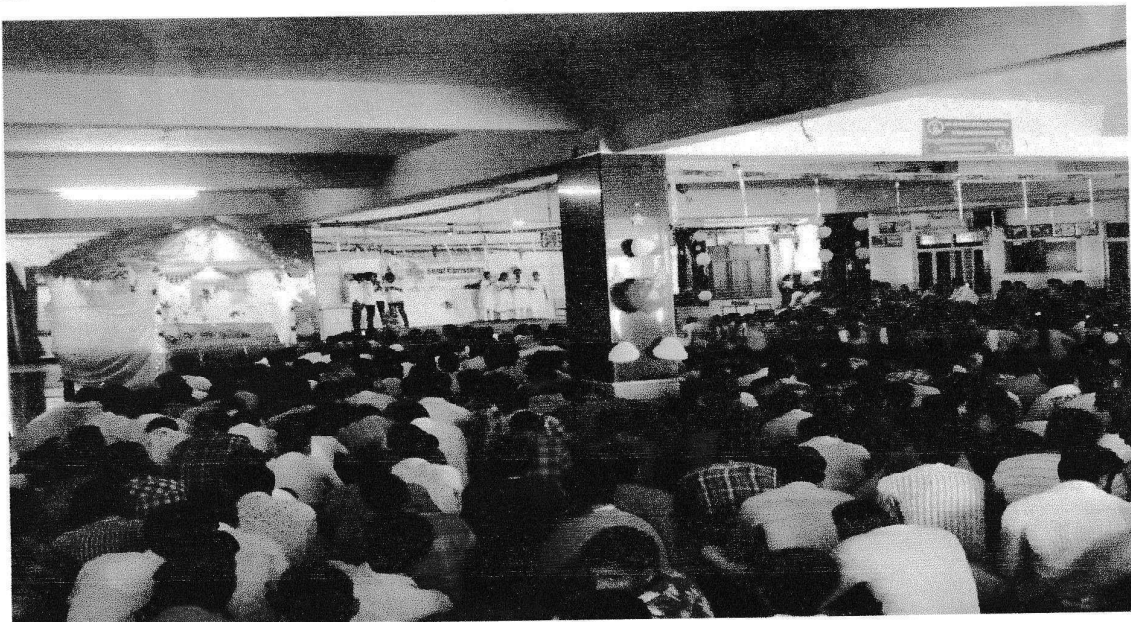

ESWAR COLLEGE OF ENGINEERING: NARASARAOPET

Approved by AICTE, New Delhi., Affiliated to JNTUK, Kakinada
Kesanupalli Village, Narasaraopet – 522 549,
A.P.

Phone No. 9121214708 Email ID: principal@eswarcollegeofengg.org, eswarcollegeofengg@gmail.com
web: eswarcollegeofengg.org

Event Description:

Eswar College of Engineering celebrates Christmas every year to commemorate the birth of Jesus Christ and to educate every student on the significance of this holiday.

Image of showing Students attending for Semi Christmas celebrations on 24/12/2020 at open foyer.

PRINCIPAL
ESWAR COLLEGE OF ENGINEERING
Chilakaluripet Road,
Kesanupalli (V), NARASARAOPET (MD)
Palnadu Dist. A.P. 522 549